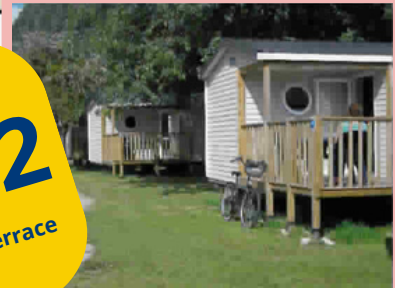

25m²
+ half-covered terrace