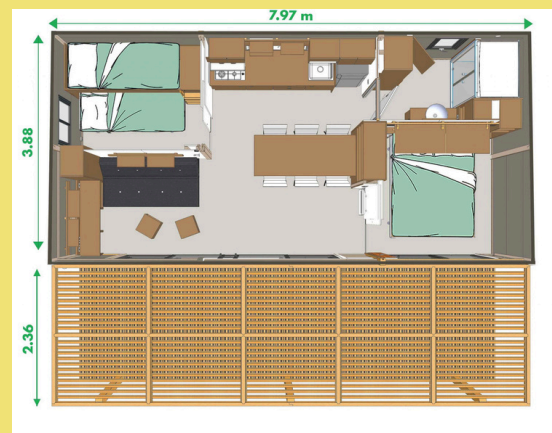

29m²

+ half-covered terrace

Mobile Home Premium 2 bedrooms

4 Homeflower 2023 - 2 bedrooms, 4 people

1 bedroom with double bed 160x200, wardrobe, blinds and mosquito nets

1 bedroom with 2 single beds 80x190, wardrobe, blinds and mosquito nets

Bathroom with shower and separate WC, electric heating and heated towel rail

Fitted kitchen for 4 people

Gas hob, extractor fan, microwave, dishwasher, filter and Nespresso coffee maker, kettle, fridge/freezer, crockery and cutlery, storage cupboard

Table, 4 chairs, bench seat, TV, electric heating

Semi-covered terrace overlooking the canal with garden table, chairs, 4 chairs, barbecue, washing line and cleaning kit

2-bedroom Premium Chalet

3 Colombia Hekipia 2023 - 2 bedrooms, 5 people

1 bedroom with double bed 160x200, wardrobe, view of the canal

1 bedroom with 1 double bed 140x200 and 1 pull-out bed 80x190, wardrobe

Bathroom with shower and WC, electric heating

Fully equipped kitchen for 5 people

Gas hob, extractor fan, microwave, dishwasher, filter and Nespresso coffee maker, kettle, fridge/freezer, crockery and cutlery, electric heating

Table, 6 chairs, sitting area with TV

Covered terrace overlooking the canal with garden table, chairs, 5 chairs, barbecue, washing line and cleaning kit

30m²

+ covered terrace