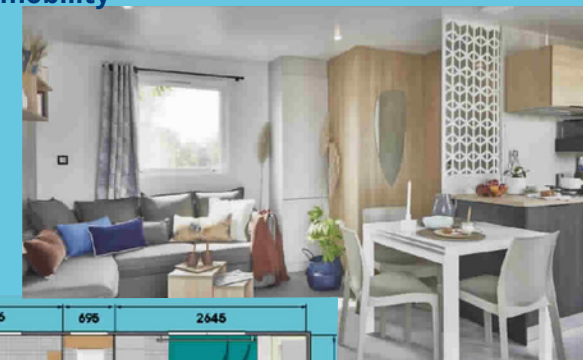

40m²

+ half-covered terrace