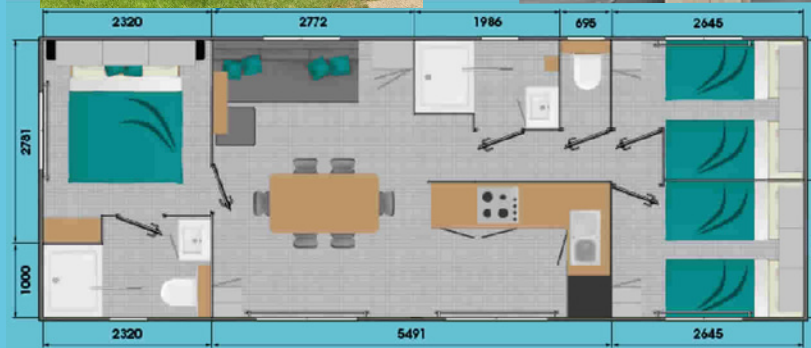

40m²

+ half-covered terrace