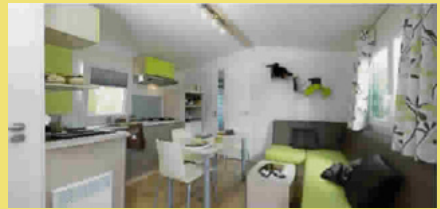

- 1 bedroom with double bed 140x190, wardrobe, electric heating
- 1 bedroom with 2 single beds 80x190, wardrobe, electric heating

Bathroom with shower, washbasin, electric heating
Separate WC

Fully equipped kitchen for 4 people

Gas hob, extractor fan, microwave, filter coffee maker, kettle, top fridge, kitchen utensils and crockery.

Table, 2 chairs, bench seat, TV
electric heating

Terrace with garden table
4 chairs, parasol
washing line
cleaning kit

25m²
+ half-covered terrace

3 bedrooms mobile home

1 Mobile Home Ohara 2012
3 bedrooms, 6 people

- 1 bedroom with double bed 140x190, wardrobe, electric heating
- 1 bedroom with 2 single beds 80x190, wardrobe, electric heating
- 1 bedroom with 2 bunk beds 80x180 max 65kg, wardrobe, electric heating

Bathroom with shower, washbasin, electric heating - Separate WC

Fully equipped kitchen for 6 people
Gas hob, extractor fan, microwave, kettle, filter coffee maker, fridge/freezer, crockery and cutlery.

Table, 3 chairs, bench seat, TV, electric heating

Terrace with garden table, 6 chairs, parasol
washing line and cleaning kit