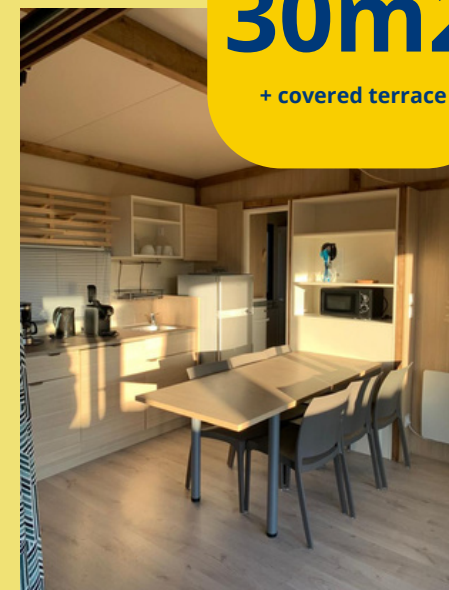

30m²

+ covered terrace