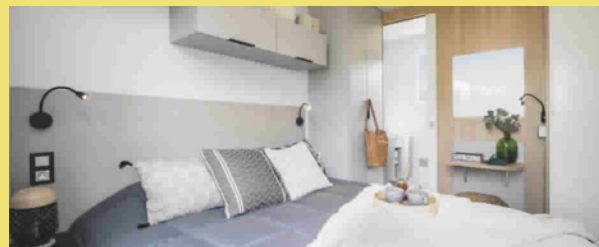

34m²

+ half-covered terrace

6 Mobil Home Louisiane Iroise 2020 2 bedrooms, 2 bathrooms, 4 people

1 bedroom with double bed 140x190, wardrobe, desk console
Bathroom with shower and separate WC
Electric heating and heated towel rail

1 bedroom with 2 single beds 90x190, wardrobe, desk console
Bathroom with shower and separate WC
Electric heating and heated towel rail

Fitted kitchen for 4 people

Gas hob, extractor fan, microwave, dishwasher, filter and Nespresso coffee maker, kettle, fridge/freezer, crockery and cutlery.
Table, 4 chairs, bench seat, TV, electric heating.

1 bedroom with double bed 160x200, wardrobe, view of the canal

1 bedroom with 1 double bed 140x200 and 1 pull-out bed 80x190, wardrobe

Bathroom with shower and WC, electric heating

Fully equipped kitchen for 5 people