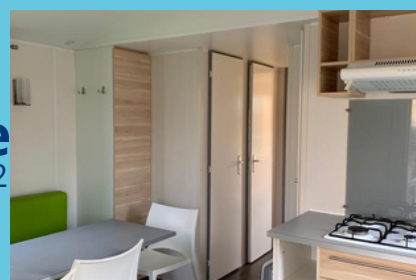

1 bedroom mobile home

2 bedrooms mobile home

20m²

- 1 bedroom with 140x190 double bed, wardrobe, electric heating
- Bathroom with shower, washbasin and WC
  Electric heating
- Fully equipped kitchen for 2 people
  Gas hob, extractor fan, microwave, filter coffee maker, kettle, top fridge, kitchen utensils and crockery.
- Table, 2 chairs, bench seat, TV, electric heating
- Terrace with garden table, 2 chairs, parasol, washing line and cleaning kit

25m²
+ half-covered terrace

- 5 Mobile homes Ohara 2012
- 2 bedrooms, 4-people
- 1 bedroom with double bed 140x190, wardrobe, electric heating
- 1 bedroom with 2 single beds 80x190, wardrobe, electric heating

Bathroom with shower, washbasin, electric heating
Separate WC

Fully equipped kitchen for 4 people
Gas hob, extractor hood, microwave, filter coffee maker, kettle, top fridge, crockery and cutlery.

Table, 2 chairs, bench seat, TV
electric heating

Terrace with garden table, 4 chairs, parasol
washing line and cleaning kit

2 bedrooms mobile home

31m²
+ half-covered terrace

- 1 bedroom with double bed 140x190, wardrobe, electric heating
- 1 bedroom with 2 single beds 80x190, wardrobe, electric heating

Bathroom with shower, washbasin, electric heating
Separate WC

Fully equipped kitchen for 4 people

Gas hob, extractor fan, microwave, filter coffee maker, kettle, top fridge, kitchen utensils and crockery.

Table, 2 chairs, bench seat, TV
electric heating

Terrace with garden table
4 chairs, parasol
washing line
cleaning kit

25m²
+ half-covered terrace

3 bedrooms mobile home

- 1 bedroom with double bed 140x190, wardrobe, electric heating
- 1 bedroom with 2 single beds 80x190, wardrobe, electric heating
- 1 bedroom with 2 bunk beds 80x180 max 65kg, wardrobe, electric heating