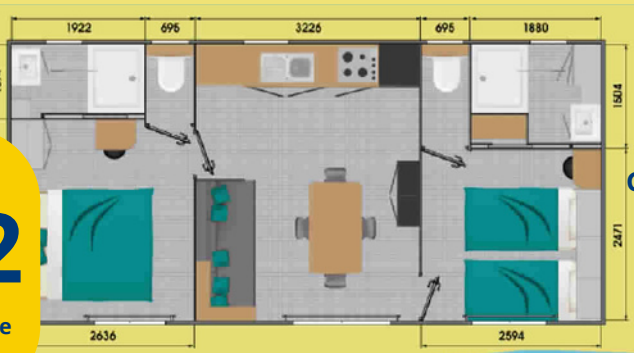

34m²

+ half-covered terrace

6 Mobil Home Louisiane Iroise 2020 2 bedrooms, 2 bathrooms, 4 people

1 bedroom with double bed 140x190, wardrobe, desk console
Bathroom with shower and separate WC
Electric heating and heated towel rail

1 bedroom with 2 single beds 90x190, wardrobe, desk console
Bathroom with shower and separate WC
Electric heating and heated towel rail

Fitted kitchen for 4 people

Gas hob, extractor fan, microwave, dishwasher, filter and Nespresso coffee maker, kettle, fridge/freezer, crockery and cutlery.
Table, 4 chairs, bench seat, TV, electric heating.

1 bedroom with double bed 160x200, wardrobe, view of the canal

1 bedroom with 1 double bed 140x200 and 1 pull-out bed 80x190, wardrobe

Bathroom with shower and WC, electric heating

Fully equipped kitchen for 5 people